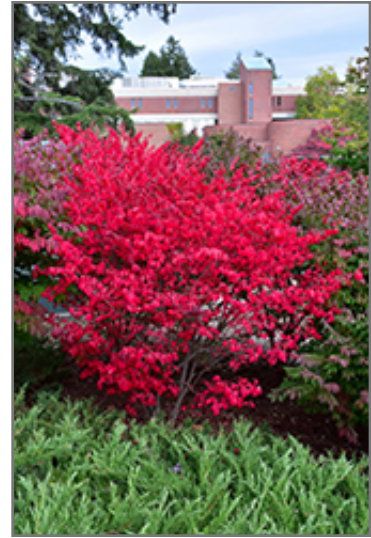

Compact Winged Burning Bush
Euonymus alatus 'Compactus'

Height: 7 feet

Spread: 7 feet

Sunlight: ○ ● ●

Hardiness Zone: 4a

Other Names: Winged Euonymus, Burningbush

Description:

A spectacular and compact garden shrub which turns a luminous florescent pink color in fall, very showy; a shapely mounded growth habit and interesting corky wings on the branches; a very popular and adaptable landscape plant

Ornamental Features

Compact Winged Burning Bush has rich green deciduous foliage on a plant with a round habit of growth. The pointy leaves turn an outstanding cherry red in the fall. It produces red capsules from early to late fall. The warty brown bark and harvest gold branches add an interesting dimension to the landscape.

Landscape Attributes

Compact Winged Burning Bush is a dense multi-stemmed deciduous shrub with a more or less rounded form. Its average texture blends into the landscape, but can be balanced by one or two finer or coarser trees or shrubs for an effective composition.

This is a relatively low maintenance shrub, and can be pruned at anytime. It has no significant negative characteristics.

Compact Winged Burning Bush is recommended for the following landscape applications;

*Compact Winged Burning Bush in fall
Photo courtesy of NetPS Plant Finder*