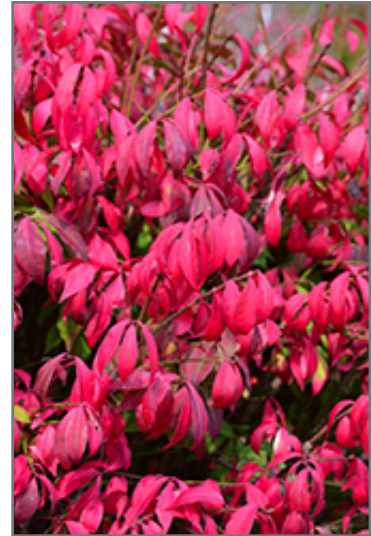

Little Moses Burning Bush

Euonymus alatus 'Odom'

Height: 3 feet

Spread: 3 feet

Sunlight: ○ ● ●

Hardiness Zone: 4a

Other Names: Winged Euonymus, Burningbush

Description:

One of the smallest varieties of burning bush with stunning fall color of florescent red to pink, very showy; interesting corky wings on the branches; very adaptable and versatile; ideal for all those tight spots in the garden

Ornamental Features

Little Moses Burning Bush is primarily valued in the garden for its interestingly mounded form. It has bluish-green deciduous foliage. The pointy leaves turn an outstanding crimson in the fall. It produces red capsules from early to late fall. The harvest gold stems are very effective and add winter interest.

Landscape Attributes

Little Moses Burning Bush is a dense multi-stemmed deciduous shrub with a mounded form. Its average texture blends into the landscape, but can be balanced by one or two finer or coarser trees or shrubs for an effective composition.

This is a relatively low maintenance shrub, and can be pruned at anytime. It has no significant negative characteristics.

Little Moses Burning Bush is recommended for the following landscape applications;

- Accent
- Mass Planting
- Hedges/Screening
- General Garden Use

*Little Moses Burning Bush in fall
Photo courtesy of NetPS Plant Finder*