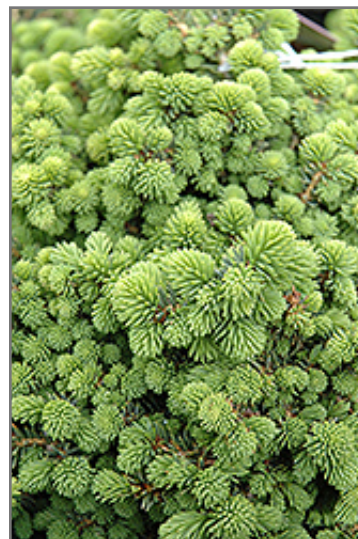

Little Gem Spruce foliage
Photo courtesy of NetPS Plant Finder