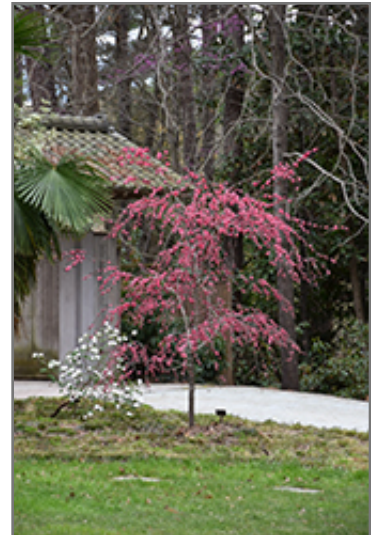

## **Crimson Cascade Weeping Peach**

*Prunus persica 'Crimson Cascade'*

Height: 12 feet

Spread: 8 feet

Sunlight: ○

Hardiness Zone: 5a

Other Names: Common Peach

### **Landscape Attributes**

Crimson Cascade Weeping Peach is a deciduous tree with a rounded form and gracefully weeping branches. Its average texture blends into the landscape, but can be balanced by one or two finer or coarser trees or shrubs for an effective composition.

This tree will require occasional maintenance and upkeep, and is best pruned in late winter once the threat of extreme cold has passed. Gardeners should be aware of the following characteristic(s) that may warrant special consideration;

- Messy
- Insects
- Disease

Crimson Cascade Weeping Peach is recommended for the following landscape applications;

*Crimson Cascade Weeping Peach flowers*

*Photo courtesy of NetPS Plant Finder*

*Crimson Cascade Weeping Peach in bloom*