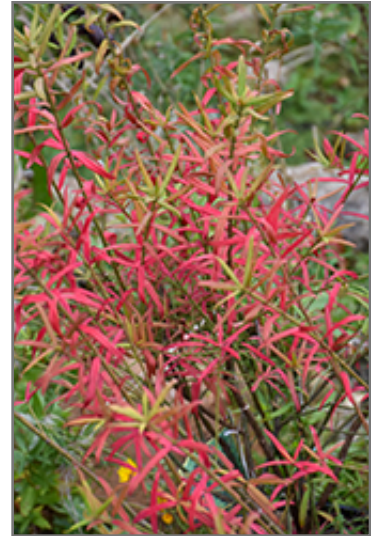

Dwarf Turkestan Burning Bush
Euonymus nanus 'Turkestanicus'

Height: 3 feet

Spread: 3 feet

Sunlight: ○ ● ●

Hardiness Zone: 2a

Other Names: Dwarf Euonymus

Description:

A sprawling, somewhat upright shrub with narrow semi-evergreen leaves that may turn reddish purple in fall; main attribute is showy orange and red seeds in late summer and fall; will benefit from a frequent pruning to keep it in control

Ornamental Features

Dwarf Turkestan Burning Bush has bluish-green deciduous foliage on a plant with an upright spreading habit of growth. The narrow leaves turn an outstanding brick red in the fall. It produces pink capsules from late summer to mid fall.

Landscape Attributes

Dwarf Turkestan Burning Bush is an open multi-stemmed deciduous shrub with an upright spreading habit of growth. Its relatively fine texture sets it apart from other landscape plants with less refined foliage.

This shrub will require occasional maintenance and upkeep, and can be pruned at anytime. It has no significant negative characteristics.

Dwarf Turkestan Burning Bush is recommended for the following landscape applications;

- Mass Planting
- General Garden Use

*Dwarf Turkestan Burning Bush in fall
Photo courtesy of NetPS Plant Finder*