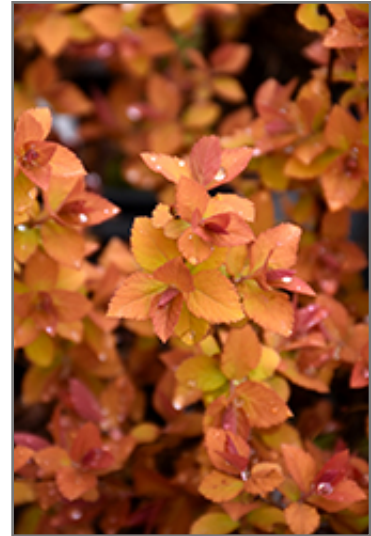

*Double Play Big Bang Spirea foliage
Photo courtesy of NetPS Plant Finder*

8424 Farley St.
Overland Park, KS 66212
913.642.6503

7036 Nieman
Shawnee, KS 66203
913.631.6121

830 W Liberty Dr.
Liberty, MO 64068
816.781.0001