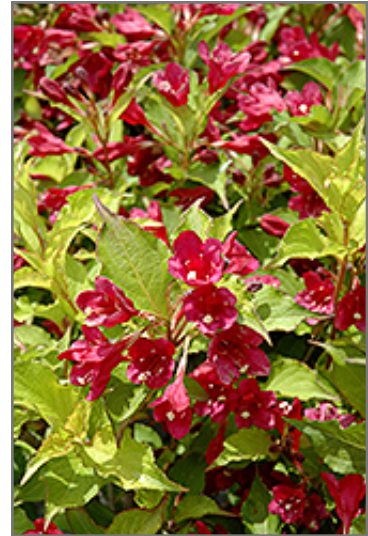

Ghost® Weigela
Weigela florida 'Carlton'

Height: 4 feet
Spread: 4 feet
Sunlight: ○
Hardiness Zone: 4a

Description:

This is one interesting weigela; forms a mounded shrub with foliage that starts out green then turns an iridescent butter yellow, finishing almost greenish-white in fall; long blooming ruby red trumpet-shaped flowers attract hummingbirds

Ornamental Features

Ghost Weigela features showy clusters of ruby-red trumpet-shaped flowers with creamy white anthers along the branches from late spring to mid fall. It has attractive buttery yellow deciduous foliage which emerges light green in spring. The pointy leaves are highly ornamental and turn an outstanding white in the fall. The smooth gray bark and brick red branches add an interesting dimension to the landscape.

Landscape Attributes

Ghost Weigela is a dense multi-stemmed deciduous shrub with a mounded form. Its relatively fine texture sets it apart from other landscape plants with less refined foliage.

This shrub will require occasional maintenance and upkeep, and should only be pruned after flowering to avoid removing any of the current season's flowers. It is a good choice for attracting hummingbirds to your yard. It has no significant negative characteristics.

Ghost Weigela is recommended for the following landscape applications;

Ghost Weigela flowers
Photo courtesy of NetPS Plant Finder