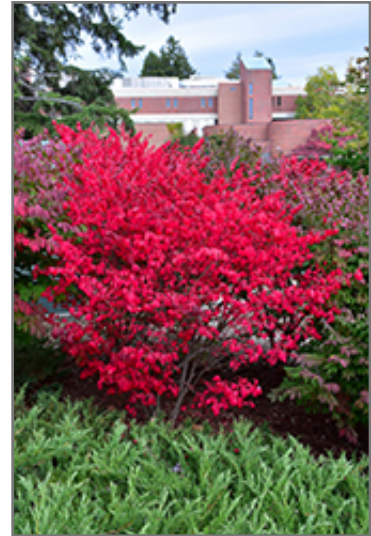

Compact Winged Burning Bush
Euonymus alatus 'Compactus'

Height: 7 feet

Spread: 7 feet

Sunlight: ○ ● ●

Hardiness Zone: 4a

Other Names: Winged Euonymus, Burningbush

Description:

A spectacular and compact garden shrub which turns a luminous florescent pink color in fall, very showy; a shapely mounded growth habit and interesting corky wings on the branches; a very popular and adaptable landscape plant

Ornamental Features

Compact Winged Burning Bush has rich green deciduous foliage on a plant with a round habit of growth. The pointy leaves turn an outstanding cherry red in the fall. It produces red capsules from early to late fall. The warty brown bark and harvest gold branches add an interesting dimension to the landscape.

Landscape Attributes

Compact Winged Burning Bush is a dense multi-stemmed deciduous shrub with a more or less rounded form. Its average texture blends into the landscape, but can be balanced by one or two finer or coarser trees or shrubs for an effective composition.

This is a relatively low maintenance shrub, and can be pruned at anytime. It has no significant negative characteristics.

Compact Winged Burning Bush is recommended for the following landscape applications;

*Compact Winged Burning Bush in fall
Photo courtesy of NetPS Plant Finder*