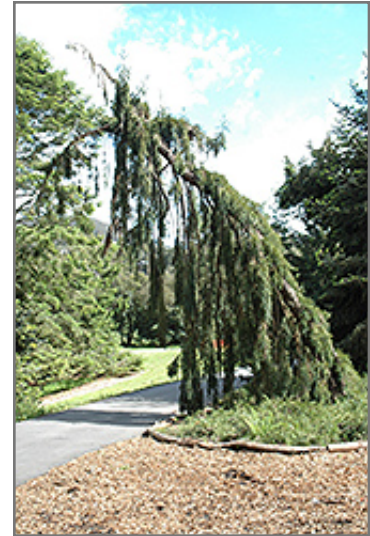

Landscape Attributes

Weeping Giant Sequoia is an evergreen tree with a strong central leader and a rounded form and gracefully weeping branches. Its relatively fine texture sets it apart from other landscape plants with less refined foliage.

This is a relatively low maintenance tree, and may require the occasional pruning to look its best. It has no significant negative characteristics.

Weeping Giant Sequoia is recommended for the following landscape applications;

- Accent
- Vertical Accent

Weeping Giant Sequoia
Photo courtesy of NetPS Plant Finder

Weeping Giant Sequoia foliage
Photo courtesy of NetPS Plant Finder

Planting & Growing

Weeping Giant Sequoia will grow to be about 30 feet tall at maturity, with a spread of 8 feet. It has a high canopy with a typical clearance of 5 feet from the ground, and should not be planted underneath power lines. It grows at a slow rate, and under ideal conditions can be expected to live to a ripe old age of 100 years or more; think of this as a heritage tree for future generations!

This tree should only be grown in full sunlight. It does best in average to evenly moist conditions, but will not tolerate standing water. It is not particular as to soil type, but has a definite preference for acidic soils. It is somewhat tolerant of urban pollution. This is a selection of a native North American species.