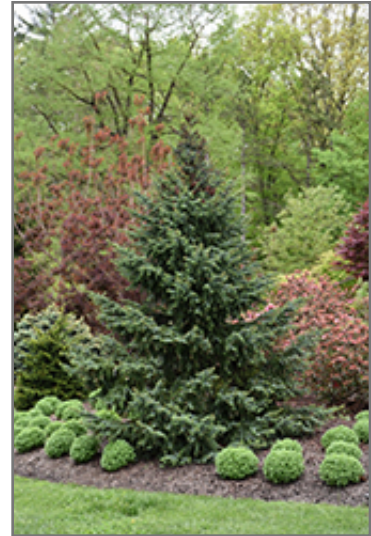

Pyramidal form and dense graceful branches create a striking sea green and silver structure, wider at the bottom, sweeping up to a spire; this large handsome cultivar commands attention; loves deep rich well drained soil and full sun

Ornamental Features

Bruns Spruce is primarily valued in the landscape for its rigidly columnar form. It has attractive bluish-green foliage with gray undersides which emerges light green in spring. The needles are highly ornamental and remain bluish-green throughout the winter. The smooth brick red bark adds an interesting dimension to the landscape.

Landscape Attributes

Bruns Spruce is a dense evergreen tree with a strong central leader and a narrowly upright and columnar growth habit. Its relatively fine texture sets it apart from other landscape plants with less refined foliage.

This is a relatively low maintenance tree. When pruning is necessary, it is recommended to only trim back the new growth of the current season, other than to remove any dieback. It has no significant negative characteristics.

Bruns Spruce is recommended for the following landscape applications;

- Accent
- Vertical Accent

Planting & Growing

Bruns Spruce will grow to be about 30 feet tall at maturity, with a spread of 15 feet. It has a low canopy, and should not be planted underneath power lines. It grows at a slow rate, and under ideal conditions can be expected to live for 80 years or more.

Bruns Spruce
Photo courtesy of NetPS Plant Finder