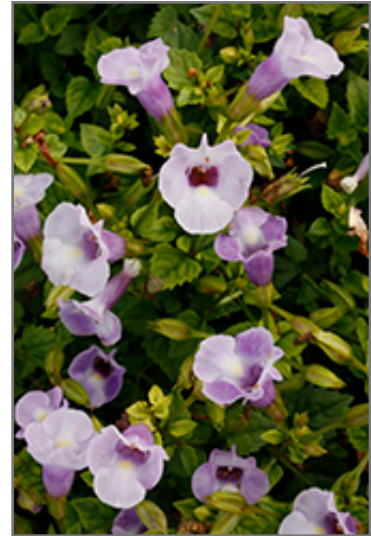

Height: 10 inches

Spread: 3 feet

Spacing: 24 inches

Sunlight: ☐ ●

Hardiness Zone: (annual)

Other Names: Wishbone Flower

Group/Class: Summer Wave Series

Description:

A wonderful vigorous trailing series with excellent heat and shade tolerance; silver blooms with purple throats cascade from green, toothy foliage; perfect addition to patio containers, window boxes, baskets and beds; self-cleaning and low maintenance

Ornamental Features

Summer Wave Trailing Large Silver Torenia features showy silver tubular flowers with purple centers along the stems from late spring to mid fall. Its small serrated pointy leaves remain green in color throughout the season.

Landscape Attributes

Summer Wave Trailing Large Silver Torenia is an herbaceous annual with a trailing habit of growth, eventually spilling over the edges of hanging baskets and containers. Its relatively fine texture sets it apart from other garden plants with less refined foliage.

This plant will require occasional maintenance and upkeep, and should not require much pruning, except when necessary, such as to remove dieback. It is a good choice for attracting bees and hummingbirds to your yard, but is not particularly attractive to deer who tend to leave it alone in favor of tastier treats. It has no significant negative characteristics.

Summer Wave Trailing Large Silver Torenia is recommended for the following landscape applications;

*Summer Wave Trailing Large Silver
Torenia flowers
Photo courtesy of NetPS Plant Finder*