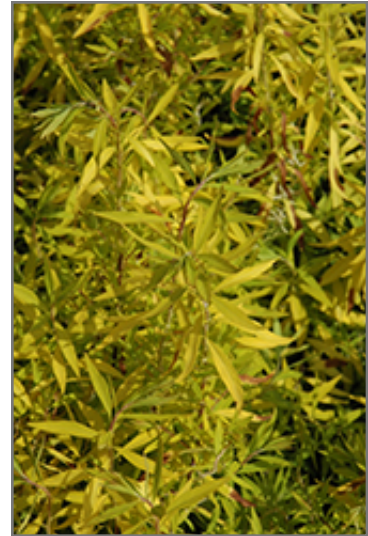

*Mellow Yellow Spirea foliage
Photo courtesy of NetPS Plant Finder*

8424 Farley St.
Overland Park, KS 66212
913.642.6503

7036 Nieman
Shawnee, KS 66203
913.631.6121

830 W Liberty Dr.
Liberty, MO 64068
816.781.0001