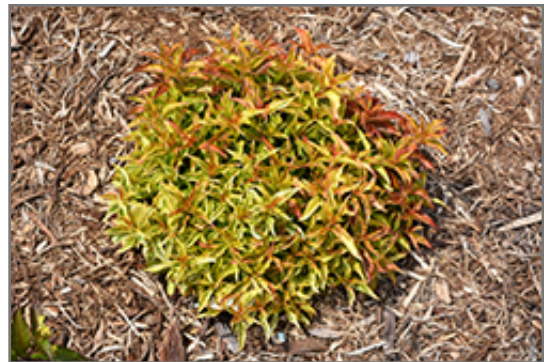

My Monet Sunset Weigela
Photo courtesy of NetPS Plant Finder