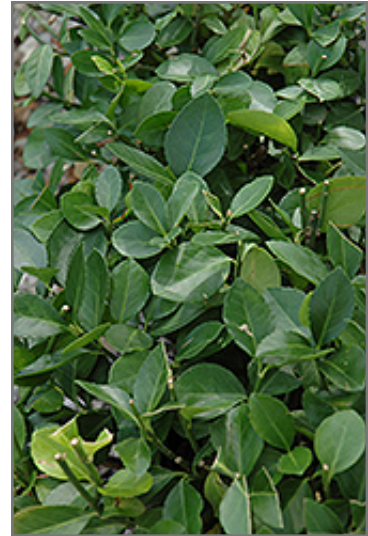

Manhattan Spreading Euonymus
Euonymus kiautschovicus 'Manhattan'

Height: 8 feet

Spread: 5 feet

Sunlight: ○ ● ●

Hardiness Zone: 4b

Other Names: Manhattan Euonymus

Description:

A spectacular mounded garden shrub featuring dark green evergreen leaves, and a large spreading habit; pinkish fruit is showy in fall; an excellent accent for a wide variety of landscape applications

Ornamental Features

Manhattan Spreading Euonymus is primarily grown for its highly ornamental fruit. It features abundant showy pink capsules from mid to late fall. It has attractive dark green evergreen foliage. The glossy oval leaves are highly ornamental and remain dark green throughout the winter.

Landscape Attributes

Manhattan Spreading Euonymus is a multi-stemmed evergreen shrub with a more or less rounded form. Its relatively fine texture sets it apart from other landscape plants with less refined foliage.

This shrub will require occasional maintenance and upkeep, and can be pruned at anytime. Gardeners should be aware of the following characteristic(s) that may warrant special consideration;

- Insects

Manhattan Spreading Euonymus is recommended for the following landscape applications;

- Mass Planting
- Hedges/Screening
- General Garden Use
- Groundcover

Manhattan Spreading Euonymus foliage

Photo courtesy of NetPS Plant Finder